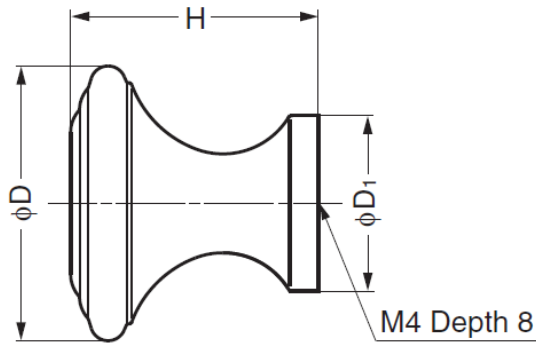

GKHE103 Brass Knob

Material

- Brass, clear mirror finish

Parts Included

- Truss head screw M4×30

Part No.	D	D ₁	H
GKHE103-25PB	25	16	22.5
GKHE103-32PB	31	19	

GSY Brass Knob

Material

- Brass, satin nickel or mirror finish

Parts Included

- Truss head screw M4×25

Part No.	Finish	D	H
GSY-16WB	Satin Nickel	16	15
GSY-16M	Mirror		
GSY-22WB	Satin Nickel	22	17
GSY-22M	Mirror		