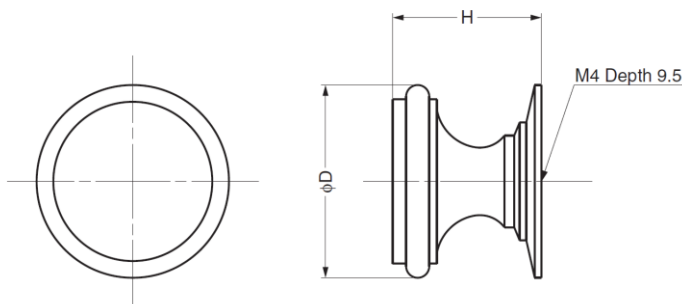

GKHE103 Brass Knob

Material

- Brass, clear mirror finish

Parts Included

- Truss head screw M4×30

Part No.	D	D ₁	H
GKHE103-25PB	25	16	22.5
GKHE103-32PB	31	19	

GSY Brass Knob

Material

- Brass, satin nickel or mirror finish

Parts Included

- Truss head screw M4×25

Part No.	Finish	D	H
GSY-16WB	Satin Nickel	16	15
GSY-16M	Mirror		
GSY-22WB	Satin Nickel	22	17
GSY-22M	Mirror		